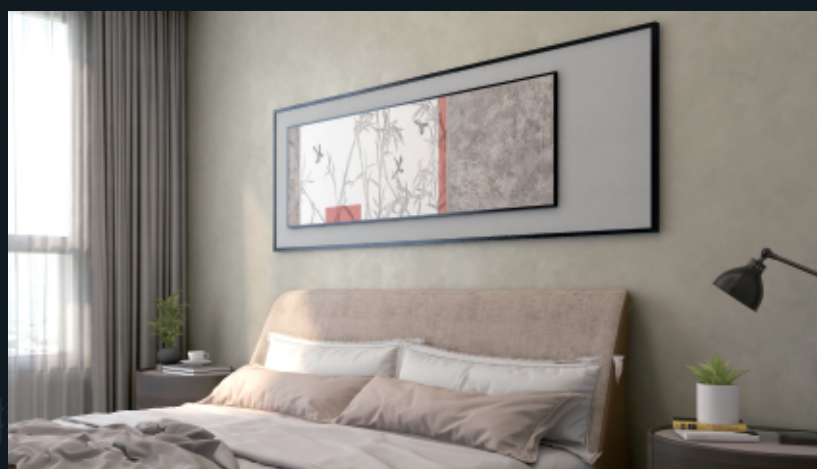

OA 6254 (2ml/kg)